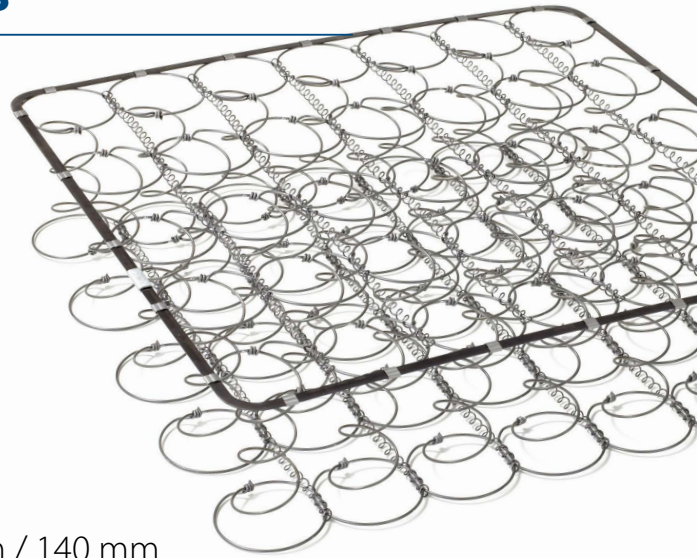

BONNELL SPRING CORE^{NB}

FIELDS OF APPLICATION:

Upholstered furniture
Mattresses

TECHNICAL INFORMATION:

Height of spring core

Height of spring core:
75 mm / 85 mm / 100 mm / 120 mm / 140 mm

Number of coils

Number of coils:
4 (75 mm / 85 mm / 100 mm / 120 mm)
5 (120 mm / 140 mm)

Length of spring core
Width of spring core

Length of spring core: 1 - 60 springs
Width of spring core: 3 - 16 springs

Diameter of spring

Diameter of spring: 80 mm / 80.5 mm / 82 mm /
83 mm / 85 mm / 86 mm / 87 mm / 90 mm

Diameter of wire

Diameter of wire:
2.2 mm / 2.4 mm

Surface of wire

Surface of wire:
blank

Hoffmann
BESSER SITZEN UND LIEGEN